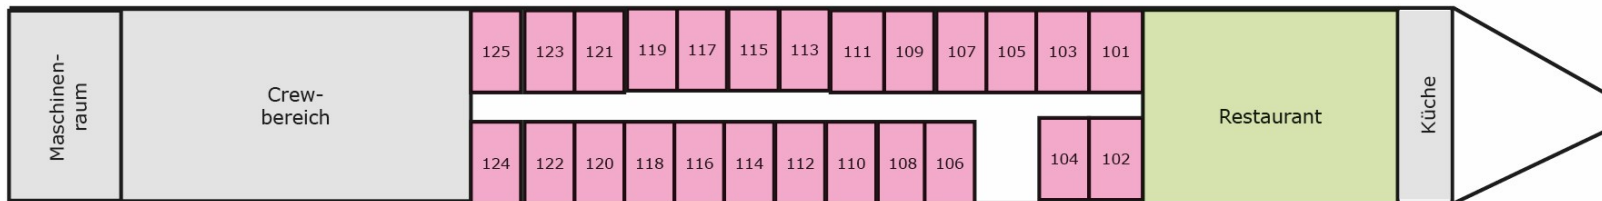

MS NORMANDIE

Sonnendeck / Sun Deck

Oberdeck / Upper Deck

Hauptdeck / Main Deck

- 2-Bett-Kabine Hauptdeck
Two-bed-cabin main deck
- 1-Bett-Kabine Oberdeck
One-bed-cabin upper deck
- 2-Bett-Kabine Oberdeck
Two-bed-cabin upper deck
- 2-Bett-Kabine Oberdeck achtern
Two-bed-cabin upper deck astern