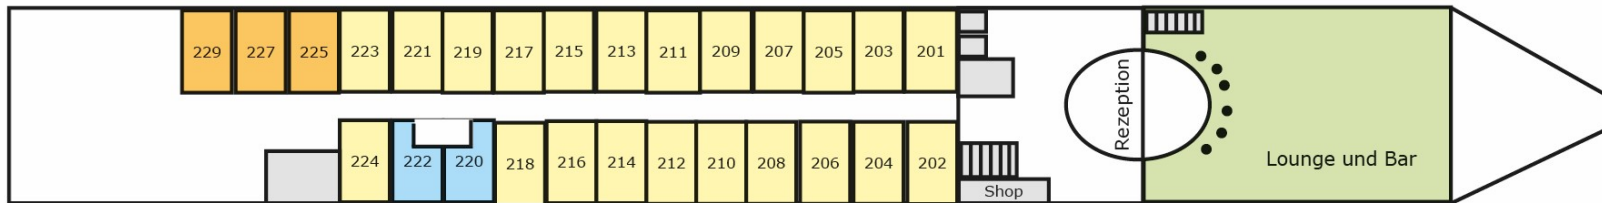

MS NORMANDIE

Sonnendeck / Sun Deck

Oberdeck / Upper Deck

Hauptdeck / Main Deck

- 2-Bett-Kabine Hauptdeck
Two-bed-cabin main deck
- 1-Bett-Kabine Oberdeck
One-bed-cabin upper deck
- 2-Bett-Kabine Oberdeck
Two-bed-cabin upper deck
- 2-Bett-Kabine Oberdeck achtern
Two-bed-cabin upper deck astern