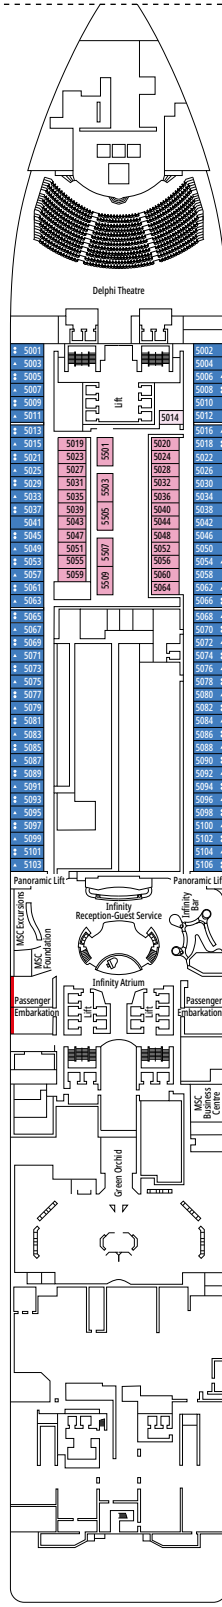

DECK PLANS & ACCOMMODATIONS

2.419 CABINS
6.327 GUESTS

GRAND SUITE AUREA WITH TERRACE AND WHIRLPOOL

LEGEND

▲	Sofa bed
◆	Double sofa bed
■	3 rd bed is a pullman bed
■ ■	3 rd and 4 th beds are pullman beds
● ●	Bunk bed or sofa that can be converted into bunk bed (3 rd and 4 th beds); bunk beds are not suitable for children under the age of 6.
↔	Connecting cabins
H	Cabin for guests with disabilities or reduced mobility
B	Cabin with bathtub
BS	Cabin with bathtub and shower
⦿	Cabin with obstructed view
⊞	Terrace with whirlpool bath
▒	Balcony with side view or shadow
▒	Balcony with metal balustrade
▒	Balcony with half glass half metal balustrade

CABIN CATEGORIES

Cabin Category	Code	Capacity
MSC Yacht Club Royal Suite	YC3	15
MSC Yacht Club Duplex Suite with whirlpool	YJD	9-12
MSC Yacht Club Deluxe Suite	YC1	14-18
MSC Yacht Club Interior Suite	YIN	14-16
Grand Suite Aurea with terrace and whirlpool	SXJ	12
Premium Suite Aurea with terrace and whirlpool	SLJ	9-13
Premium Suite Aurea	SL1	9-14
Deluxe Balcony Aurea	BA	11-13
Deluxe Balcony	BR3	13-14
Deluxe Balcony	BR2	11-12
Deluxe Balcony	BR1	8-10
Deluxe Balcony with partial view	BP	8-14
Studio Balcony	BS	13-14
Premium Ocean View	OL2	9-11
Deluxe Ocean View	OR1	5
Junior Ocean View^{oo}	OM2	8
Junior Ocean View with obstructed view^{oo}	OO	8
Deluxe Interior	IR2	11-14
Deluxe Interior	IR1	5-10
Studio Interior^o	IS	5-14

^o Single cabin with reduced size bed (140x200cm).

^{oo} Reduced size bed (140x200cm).

- Our ships offer the possibility of combining 2 or 3 connecting cabins.
- All cabins have one double bed convertible to two single beds except for IS.
- 3rd and 4th beds available in all categories except for IS, OO, OM2 and YIN.
- 5th and 6th beds available in OL2 and SL1.
- Cabins 13265, 13376, 14235, 14278 have only bunk bed.

TV STUDIO & BAR

L'ATELIER DU VOYAGEUR

DECK 4
SAINT HELENA

DECK 5
ELBE RIVER

DECK 6
OCEAN CAY

DECK 7
GALÁPAGOS

DECK 8
MARION ISLAND

DELPHI THEATRE