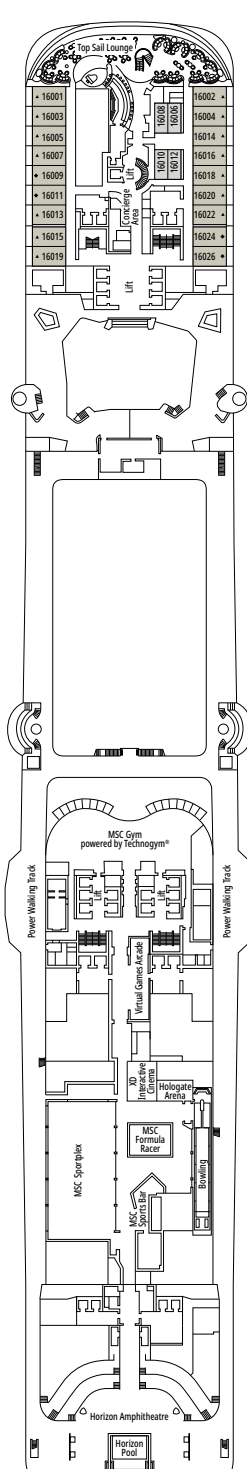

DECK 16
GREAT BARRIER REEF