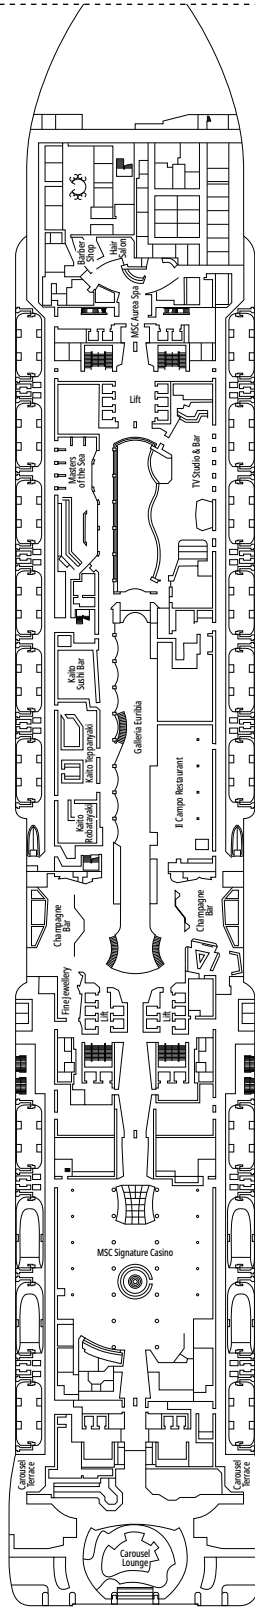

DECK PLANS & ACCOMMODATIONS

2.419 CABINS
6.327 GUESTS

GRAND SUITE AUREA WITH TERRACE AND WHIRLPOOL

LEGEND

▲	Sofa bed
◆	Double sofa bed
■	3 rd bed is a pullman bed
■ ■	3 rd and 4 th beds are pullman beds
● ●	Bunk bed or sofa that can be converted into bunk bed (3 rd and 4 th beds); bunk beds are not suitable for children under the age of 6.
↔	Connecting cabins
H	Cabin for guests with disabilities or reduced mobility
B	Cabin with bathtub
BS	Cabin with bathtub and shower
⦿	Cabin with obstructed view
⊞	Terrace with whirlpool bath
▒	Balcony with side view or shadow
▒	Balcony with metal balustrade
▒	Balcony with half glass half metal balustrade

CABIN CATEGORIES

Cabin Category	Code	Capacity
MSC Yacht Club Royal Suite	YC3	15
MSC Yacht Club Duplex Suite with whirlpool	YJD	9-12
MSC Yacht Club Deluxe Suite	YC1	14-18
MSC Yacht Club Interior Suite	YIN	14-16
Grand Suite Aurea with terrace and whirlpool	SXJ	12
Premium Suite Aurea with terrace and whirlpool	SLJ	9-13
Premium Suite Aurea	SL1	9-14
Deluxe Balcony Aurea	BA	11-13
Deluxe Balcony	BR3	13-14
Deluxe Balcony	BR2	11-12
Deluxe Balcony	BR1	8-10
Deluxe Balcony with partial view	BP	8-14
Studio Balcony	BS	13-14
Premium Ocean View	OL2	9-11
Deluxe Ocean View	OR1	5
Junior Ocean View^{oo}	OM2	8
Junior Ocean View with obstructed view^{oo}	OO	8
Deluxe Interior	IR2	11-14
Deluxe Interior	IR1	5-10
Studio Interior^o	IS	5-14

^o Single cabin with reduced size bed (140x200cm).

^{oo} Reduced size bed (140x200cm).

- Our ships offer the possibility of combining 2 or 3 connecting cabins.
- All cabins have one double bed convertible to two single beds except for IS.
- 3rd and 4th beds available in all categories except for IS, OO, OM2 and YIN.
- 5th and 6th beds available in OL2 and SL1.
- Cabins 13265, 13376, 14235, 14278 have only bunk bed.

TV STUDIO & BAR

L'ATELIER DU VOYAGEUR

DECK 4
SAINT HELENA

DECK 5
ELBE RIVER

DECK 6
OCEAN CAY

DECK 7
GALÁPAGOS

DECK 8
MARION ISLAND

DELPHI THEATRE