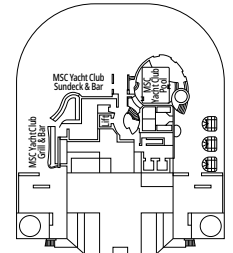

^o Single cabin with reduced size bed (140x200cm).

^{oo} Reduced size bed (140x200cm).

- Our ships offer the possibility of combining 2 or 3 connecting cabins.
- All cabins have one double bed convertible to two single beds except for IS.
- 3rd and 4th beds available in all categories except for IS, OO, OM2 and YIN.
- 5th and 6th beds available in OL2 and SL1.
- Cabins 13265, 13376, 14235, 14278 have only bunk bed.

DECK 14
GOLFE DU MORBIHAN

DECK 15
CINQUE TERRE

DECK 16
GREAT BARRIER REEF

DECK 18
PORTUGUESE ISLAND

MSC Yacht Club
SunDeck & Bar

Top 19 Exclusive Solarium

DECK 19
PALAU