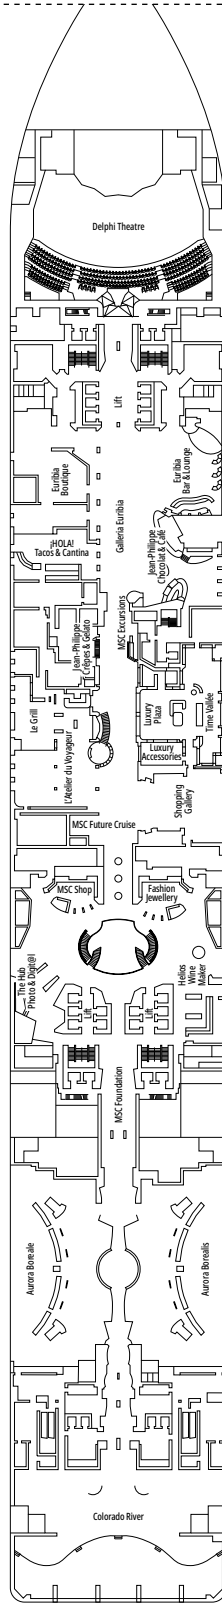

DECK PLANS & ACCOMMODATIONS

2.419 CABINS
6.327 GUESTS

GRAND SUITE AUREA WITH TERRACE AND WHIRLPOOL

LEGEND

▲	Sofa bed
◆	Double sofa bed
■	3 rd bed is a pullman bed
■ ■	3 rd and 4 th beds are pullman beds
● ●	Bunk bed or sofa that can be converted into bunk bed (3 rd and 4 th beds); bunk beds are not suitable for children under the age of 6.
↔	Connecting cabins
H	Cabin for guests with disabilities or reduced mobility
B	Cabin with bathtub
BS	Cabin with bathtub and shower
⦿	Cabin with obstructed view
⊞	Terrace with whirlpool bath
▒	Balcony with side view or shadow
▒	Balcony with metal balustrade
▒	Balcony with half glass half metal balustrade

CABIN CATEGORIES

Cabin Category	Code	Capacity
MSC Yacht Club Royal Suite	YC3	15
MSC Yacht Club Duplex Suite with whirlpool	YJD	9-12
MSC Yacht Club Deluxe Suite	YC1	14-18
MSC Yacht Club Interior Suite	YIN	14-16
Grand Suite Aurea with terrace and whirlpool	SXJ	12
Premium Suite Aurea with terrace and whirlpool	SLJ	9-13
Premium Suite Aurea	SL1	9-14
Deluxe Balcony Aurea	BA	11-13
Deluxe Balcony	BR3	13-14
Deluxe Balcony	BR2	11-12
Deluxe Balcony	BR1	8-10
Deluxe Balcony with partial view	BP	8-14
Studio Balcony	BS	13-14
Premium Ocean View	OL2	9-11
Deluxe Ocean View	OR1	5
Junior Ocean View^{oo}	OM2	8
Junior Ocean View with obstructed view^{oo}	OO	8
Deluxe Interior	IR2	11-14
Deluxe Interior	IR1	5-10
Studio Interior^o	IS	5-14

^o Single cabin with reduced size bed (140x200cm).

^{oo} Reduced size bed (140x200cm).

- Our ships offer the possibility of combining 2 or 3 connecting cabins.
- All cabins have one double bed convertible to two single beds except for IS.
- 3rd and 4th beds available in all categories except for IS, OO, OM2 and YIN.
- 5th and 6th beds available in OL2 and SL1.
- Cabins 13265, 13376, 14235, 14278 have only bunk bed.

TV STUDIO & BAR

L'ATELIER DU VOYAGEUR

DECK 4
SAINT HELENA

DECK 5
ELBE RIVER

DECK 6
OCEAN CAY

DECK 7
GALÁPAGOS

DECK 8
MARION ISLAND

DELPHI THEATRE