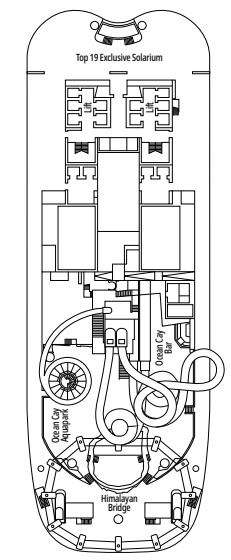

CABIN CATEGORIES

Cabin Category	Code	Capacity
MSC Yacht Club Royal Suite	YC3	15
MSC Yacht Club Duplex Suite with whirlpool	YJD	9-12
MSC Yacht Club Deluxe Suite	YC1	14-18
MSC Yacht Club Interior Suite	YIN	14-16
Grand Suite Aurea with terrace and whirlpool	SXJ	12
Premium Suite Aurea with terrace and whirlpool	SLJ	9-13
Premium Suite Aurea	SL1	9-14
Deluxe Balcony Aurea	BA	11-13
Deluxe Balcony	BR3	13-14
Deluxe Balcony	BR2	11-12
Deluxe Balcony	BR1	8-10
Deluxe Balcony with partial view	BP	8-14
Studio Balcony	BS	13-14
Premium Ocean View	OL2	9-11
Deluxe Ocean View	OR1	5
Junior Ocean View^{oo}	OM2	8
Junior Ocean View with obstructed view^{oo}	OO	8
Deluxe Interior	IR2	11-14
Deluxe Interior	IR1	5-10
Studio Interior^o	IS	5-14

^o Single cabin with reduced size bed (140x200cm).

^{oo} Reduced size bed (140x200cm).

- Our ships offer the possibility of combining 2 or 3 connecting cabins.
- All cabins have one double bed convertible to two single beds except for IS.
- 3rd and 4th beds available in all categories except for IS, OO, OM2 and YIN.
- 5th and 6th beds available in OL2 and SL1.
- Cabins 13265, 13376, 14235, 14278 have only bunk bed.

DECK 14
GOLFE DU MORBIHAN

DECK 15
CINQUE TERRE

DECK 16
GREAT BARRIER REEF

DECK 18
PORTUGUESE ISLAND

MSC Yacht Club
SunDeck & Bar

Top 19 Exclusive Solarium

DECK 19
PALAU