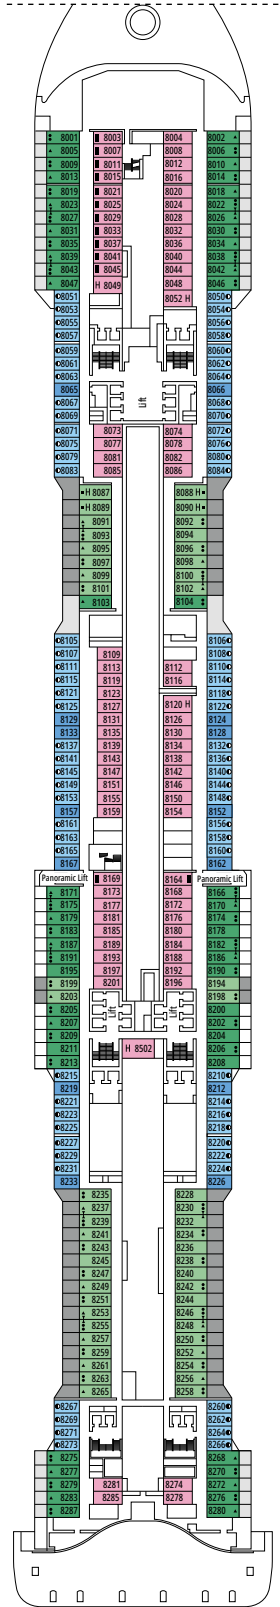

DECK PLANS & ACCOMMODATIONS

2.419 CABINS
6.327 GUESTS

GRAND SUITE AUREA WITH TERRACE AND WHIRLPOOL

LEGEND

▲	Sofa bed
◆	Double sofa bed
■	3 rd bed is a pullman bed
■ ■	3 rd and 4 th beds are pullman beds
● ●	Bunk bed or sofa that can be converted into bunk bed (3 rd and 4 th beds); bunk beds are not suitable for children under the age of 6.
↔	Connecting cabins
H	Cabin for guests with disabilities or reduced mobility
B	Cabin with bathtub
BS	Cabin with bathtub and shower
⦿	Cabin with obstructed view
⊞	Terrace with whirlpool bath
▒	Balcony with side view or shadow
▒	Balcony with metal balustrade
▒	Balcony with half glass half metal balustrade

CABIN CATEGORIES

Cabin Category	Code	Capacity
MSC Yacht Club Royal Suite	YC3	15
MSC Yacht Club Duplex Suite with whirlpool	YJD	9-12
MSC Yacht Club Deluxe Suite	YC1	14-18
MSC Yacht Club Interior Suite	YIN	14-16
Grand Suite Aurea with terrace and whirlpool	SXJ	12
Premium Suite Aurea with terrace and whirlpool	SLJ	9-13
Premium Suite Aurea	SL1	9-14
Deluxe Balcony Aurea	BA	11-13
Deluxe Balcony	BR3	13-14
Deluxe Balcony	BR2	11-12
Deluxe Balcony	BR1	8-10
Deluxe Balcony with partial view	BP	8-14
Studio Balcony	BS	13-14
Premium Ocean View	OL2	9-11
Deluxe Ocean View	OR1	5
Junior Ocean View^{oo}	OM2	8
Junior Ocean View with obstructed view^{oo}	OO	8
Deluxe Interior	IR2	11-14
Deluxe Interior	IR1	5-10
Studio Interior^o	IS	5-14

^o Single cabin with reduced size bed (140x200cm).

^{oo} Reduced size bed (140x200cm).

- Our ships offer the possibility of combining 2 or 3 connecting cabins.
- All cabins have one double bed convertible to two single beds except for IS.
- 3rd and 4th beds available in all categories except for IS, OO, OM2 and YIN.
- 5th and 6th beds available in OL2 and SL1.
- Cabins 13265, 13376, 14235, 14278 have only bunk bed.

TV STUDIO & BAR

L'ATELIER DU VOYAGEUR

DECK 4
SAINT HELENA

DECK 5
ELBE RIVER

DECK 6
OCEAN CAY

DECK 7
GALÁPAGOS

DECK 8
MARION ISLAND

DELPHI THEATRE